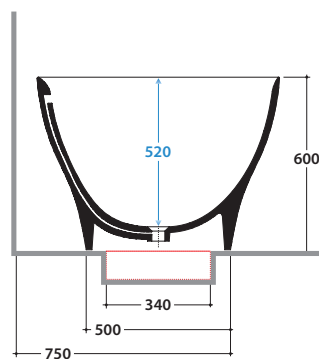

Technical details:

Bathtub weight: Kg. 155,00

Water capacity: Lt. 346,00

Empty weight: Kg. 493,00