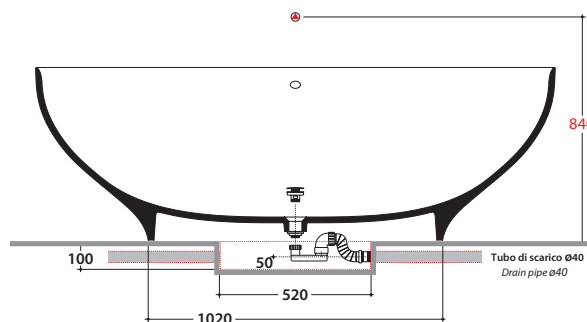

Technical details:

Bathtub weight: Kg. 155,00

Water capacity: Lt. 346,00

Empty weight: Kg. 493,00