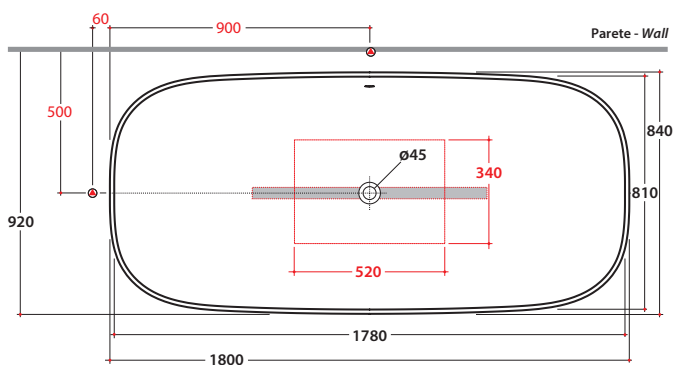

GENESIS BATHTUB VAGEBO

GLOBO