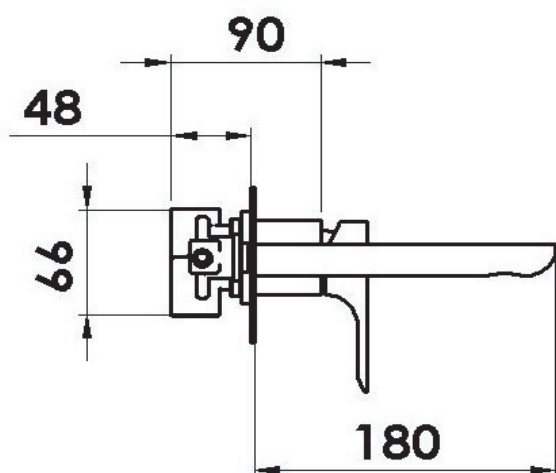

ART. COD.

I 15

ACQUA FREDDA G1/2
COLD WATER

ACQUA CALDA G1/2
HOT WATER

MATERIALI / MATERIALS

OTTONE CROMATO / CHROME PLATED BRASS

CROMATURA / CHROME PLATING

UNI EN 248