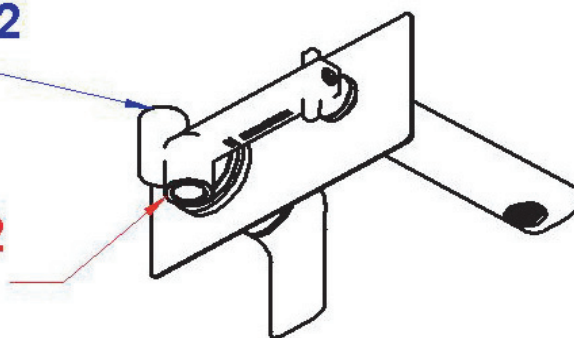

ART. COD.

I 15

ACQUA FREDDA G1/2
COLD WATER

ACQUA CALDA G1/2
HOT WATER

MATERIALI / MATERIALS

OTTONE CROMATO / CHROME PLATED BRASS

CROMATURA / CHROME PLATING

UNI EN 248