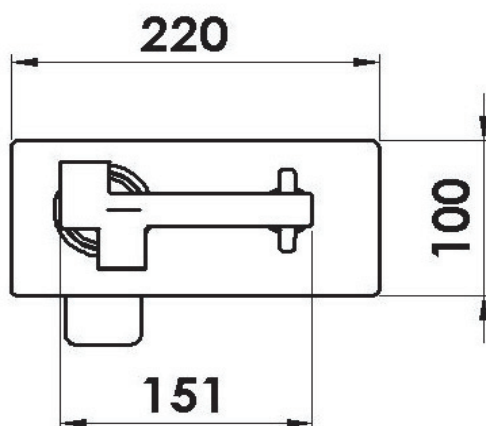

ART. COD.

I 15

ACQUA FREDDA G1/2
COLD WATER

ACQUA CALDA G1/2
HOT WATER

MATERIALI / MATERIALS

OTTONE CROMATO / CHROME PLATED BRASS

CROMATURA / CHROME PLATING

UNI EN 248