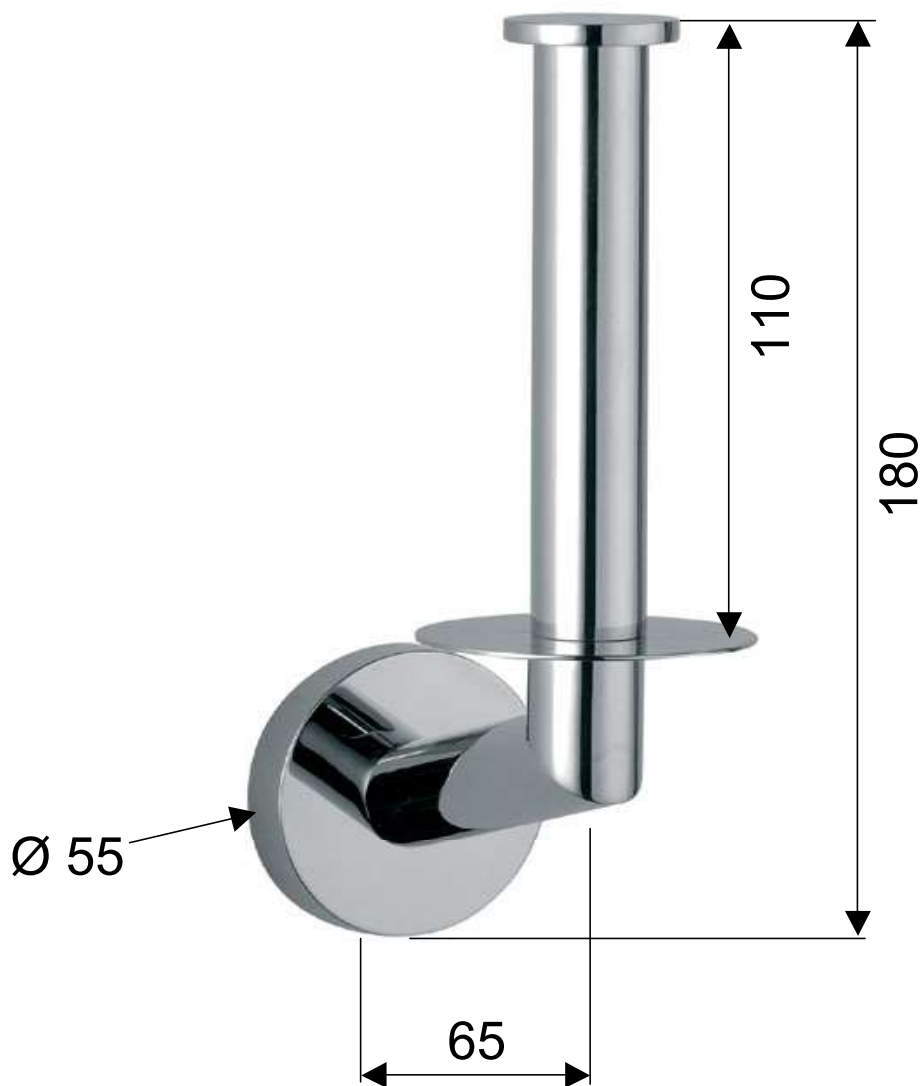

DANIEL

SCHEDA TECNICA TECHNICAL FEATURES

ART. COD.

HIPRR920

MATERIALI / MATERIALS

OTTONE CROMATO / CHROME PLATED BRASS

CROMATURA / CHROME PLATING

UNI EN 248