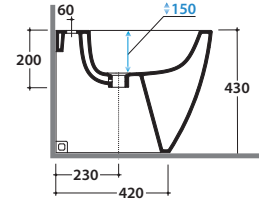

GENESIS BIDE TMULTI® GN009BI

CE EN 14528:2015

GLOBO

Ceramic antibacterial effect
BATAFORM®

Glazed product with
CERASLIDE®

Bagno di Colore

Cod. **GN009BI**

Floor mounted bidet 55.36 h43 cm. Back to wall installation.
FISSAGGIOGHOST® Fixing kit included. Weight 25 Kg

A	80 <----->120	B	85 <----->130	C	170 <----->220
----------	---------------	----------	---------------	----------	----------------

Cod. **FI012BI**

Push open valve drain with ceramic top for bidet. Weight 0,5 Kg

Cod. **FI012CR**

Push open chromed valve drain for bidet. Weight 0,5 Kg