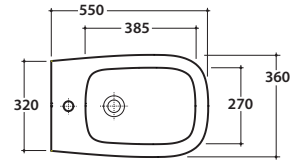

GENESIS BIDE TMULTI® GN009BI

CE EN 14528:2015

GLOBO

Ceramic antibacterial effect
BATAFORM®

Glazed product with
CERASLIDE®

Bagno di Colore

Cod. **GN009BI**

Floor mounted bidet 55.36 h43 cm. Back to wall installation.
FISSAGGIOGHOST® Fixing kit included. Weight 25 Kg

A	80 <----->120	B	85 <----->130	C	170 <----->220
----------	---------------	----------	---------------	----------	----------------

Cod. **FI012BI**

Push open valve drain with ceramic top for bidet. Weight 0,5 Kg

Cod. **FI012CR**

Push open chromed valve drain for bidet. Weight 0,5 Kg