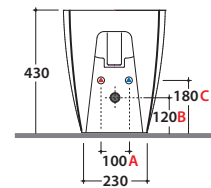

GENESIS BIDE TMULTI® GN009BI

CE EN 14528:2015

GLOBO

Ceramic antibacterial effect
BATAFORM®

Glazed product with
CERASLIDE®

Bagno di Colore

Cod. **GN009BI**

Floor mounted bidet 55.36 h43 cm. Back to wall installation.
FISSAGGIOGHOST® Fixing kit included. Weight 25 Kg

A	80 <----->120	B	85 <----->130	C	170 <----->220
----------	---------------	----------	---------------	----------	----------------

Cod. **FI012BI**

Push open valve drain with ceramic top for bidet. Weight 0,5 Kg

Cod. **FI012CR**

Push open chromed valve drain for bidet. Weight 0,5 Kg