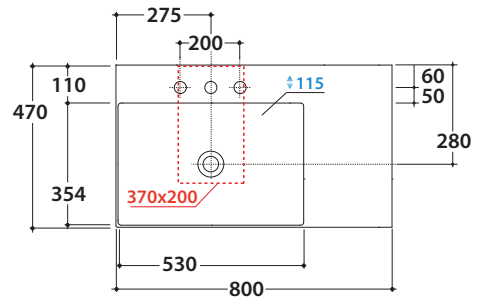

T-EDGE BASIN B6R80SBI

CE EN 14688:2015

GLOBO

It can be combined with Arredo Wood furniture

Ceramic antibacterial effect
BATAFORM®

Glazed product with
CERASLIDE®

GLOBOTHIN®

Le Pietre

Bagno di Colore

Cod. **B6R80SBI**

Basin 80,47 h12 cm. Wall-hung or sit-on installation.
Fixing kit included. Weight 24 Kg