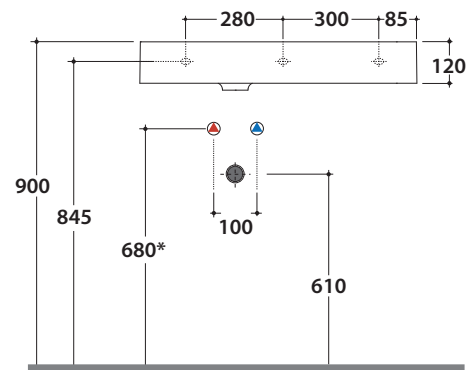

Bagno di Colore

Cod. **B6R80SBI**

Basin 80,47 h12 cm. Wall-hung or sit-on installation.
Fixing kit included. Weight 24 Kg

* For taps mounted on counter top

Cod. **FI024BI**

Valve drain with ceramic top for basins without overflow. Weight 0,5 Kg

Cod. **FI024CR**

Chromed valve drain for basins without overflow. Weight 0,5 Kg