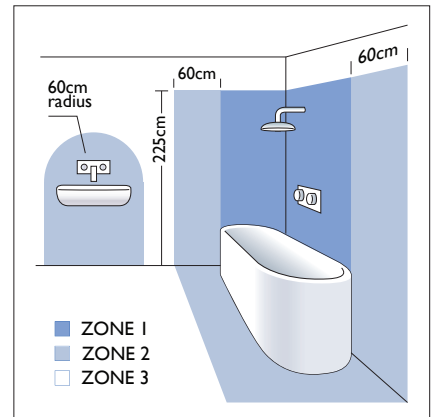

7.2w LED		incl.

3000K	Samsung LED

Driver		incl.

Zone	2	3