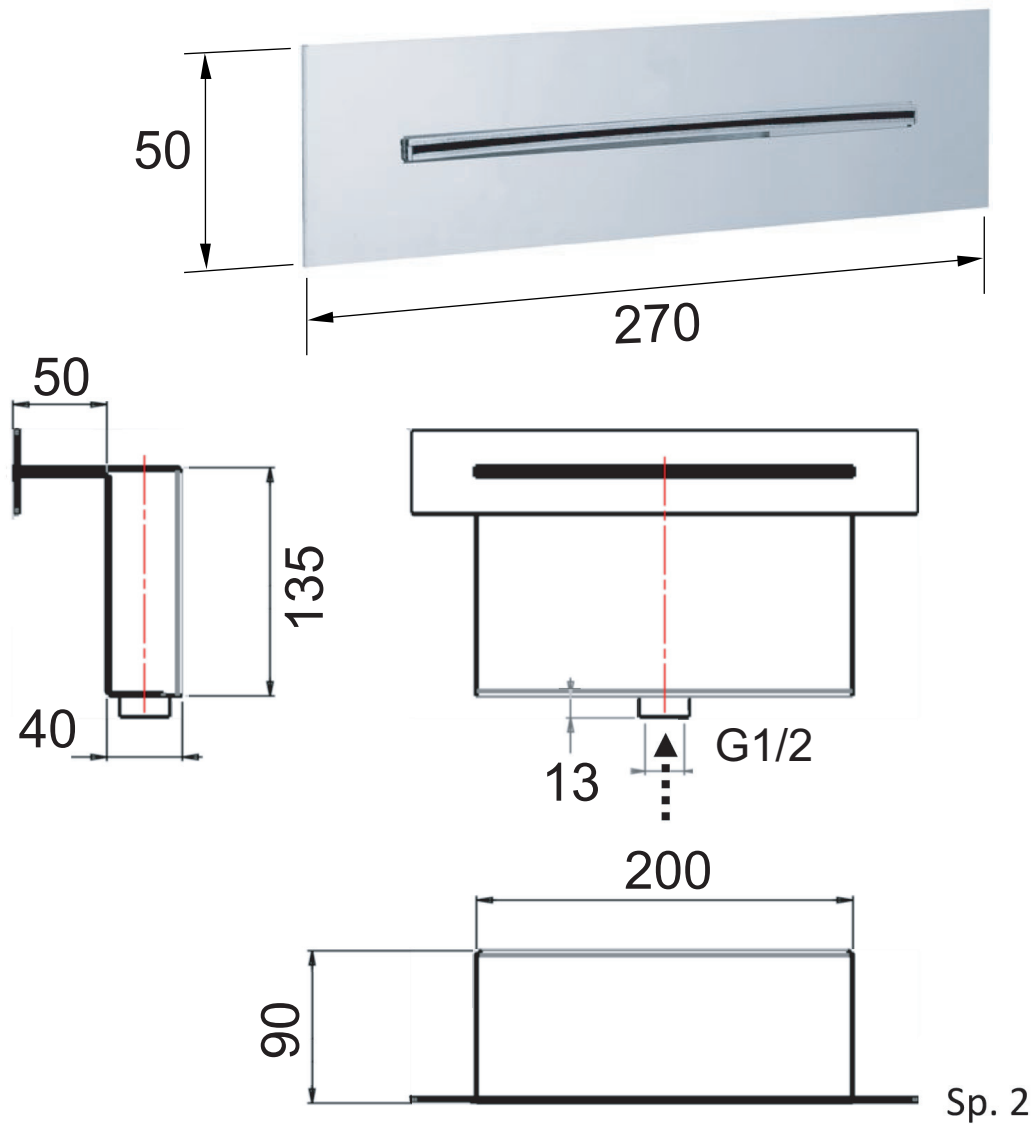

ART. COD.

359 XS

MATERIALI / MATERIALS

STAINLESS STEEL AISI 304