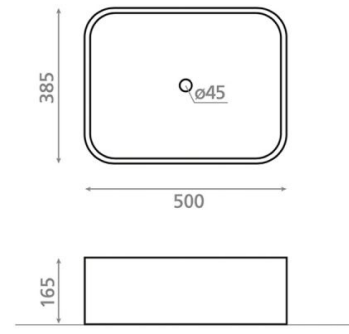

Sand Waves 50

Ref. 4169

500 x 385 x 165 mm

Features

Matt porcelain washbasin.

Topcounter.

Rectangular.

Net weight: 11 kg

Gross weight: 12 kg

Available colors: