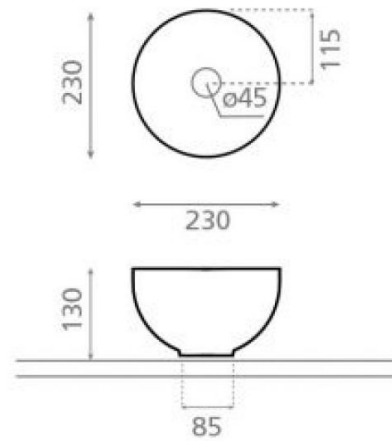

MIni Lys

Ref. 4912NEMT

230x130 mm.

Features

Porcelain washbasin
Topcounter
Without overflow
Black matte porcelain

Available colors: