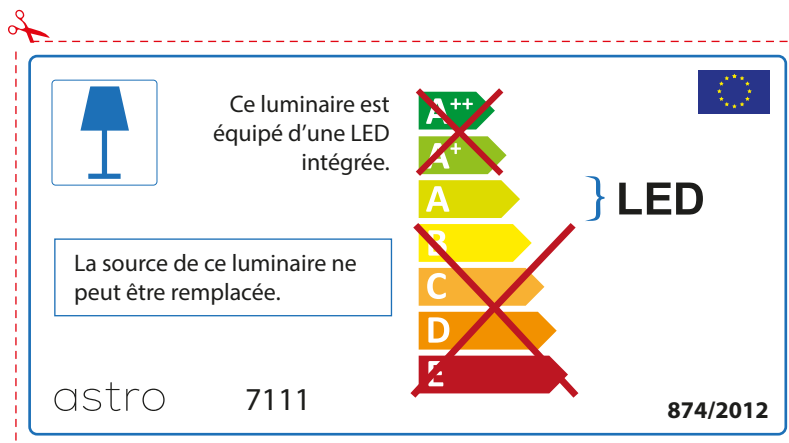

ENGLISH

Please check lamp dimensions for suitable fitting with your luminaire, as lamp sizes may vary between brands

astro 7111

 This luminaire contains built-in LED lamps.

~~A++~~
~~A+~~
A } LED
~~B~~
~~C~~
~~D~~
~~E~~

The LED lamps cannot be changed in the luminaire.

874/2012 

 This luminaire contains built-in LED lamps. 

The LED lamps cannot be changed in the luminaire.

~~A++~~
~~A+~~
A } LED
~~B~~
~~C~~
~~D~~
~~E~~

astro 7111 874/2012

FRENCH

Prenez soin de vérifier le dimensions des lampes (celles-ci varient selon les fournisseurs) afin de vous assurer qu'elles rentrent physiquement dans le luminaire

ITALIAN

Si prega di verificare le dimensioni della lampada per il montaggio adatto con il suo apparecchio di illuminazione, perché le dimensioni della lampada può variare tra le marche